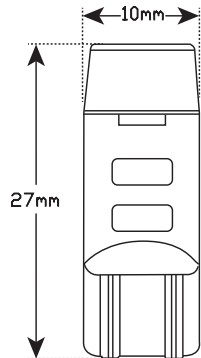

T10 Micro Size LED Globe

- T10 Wedge Fitting
- 320° Beam Angle
- Polarity Protected
- 20'000 Hrs Lifespan
- 12 Volt Only
- 10 Year Warranty

Function	T10 White
Voltage	12 Volt Only
LED Qty	3 SMD
Lumens	85m Effective
Fitting	Wedge
Draw	@ 13.8V 0.06A

85lm
Effective Lumens

360°
Beam Angle

10 Year
Warranty

Part No. T10W-12

Fitting Instructions

Fit wedge end into connector of lamp holder.

All enquiries P: (03) 9466 7075 E: led@ledtech.com.au, www.ledautolamps.com

All efforts are made to ensure all information is correct and up to date, it can be subject to change without notice. All measurements are in millimeters (mm) and are not to scale.

© All LED Technologies designs are registered throughout the world. - Current as of 14/05/2019