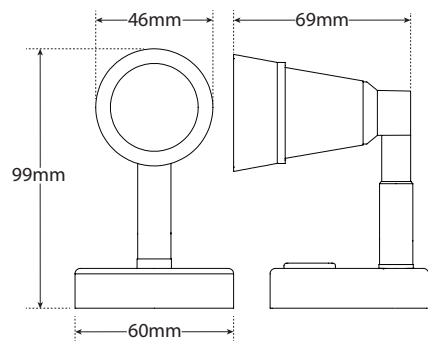

# RL60 Series Adjustable Reading Lamps

- Perfect for Caravans + RV
- High Brightness 1 Watt LEDs
- Cool White Light 6500K
- 60° Tilt & 350° Rotation
- Compact Design
- 3 Year Warranty

<b>Function</b>	Interior Reading Lamp
<b>Size</b>	99mm x 46mm x 69mm
<b>Voltage</b>	12V Only
<b>LED Qty</b>	3 x 1 Watt SMD LEDs
<b>Lumen</b>	Effective 140lm
<b>Cable</b>	15cm cable
<b>Draw</b>	
<b>@13.8V</b>	0.15A
<b>Lens</b>	Polycarbonate
<b>Base/Housing</b>	Steel/Aluminium

All efforts are made to ensure all information is correct and up to date, it can be subject to change without notice. All measurements are in millimeters (mm) and are not to scale.

© All LED Technologies designs are registered throughout the world. - Current as of 14/05/2019