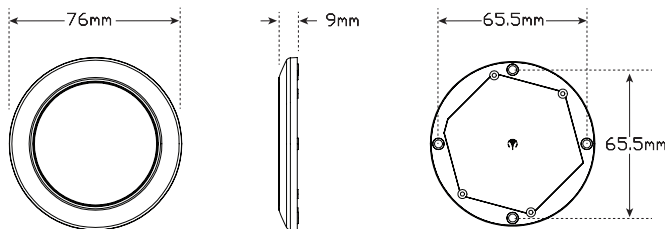

7515 Series Interior Lamps

**3 Year
Warranty**

- 15 High Brightness LEDs
- Low profile Only 9mm
- 250 Effective Lumen
- Cool White 6500 Kelvin
- Warm White 3000 Kelvin
- 12 Volt Only
- 3 Year Warranty

Function	Interior Lamp
Size	76mm Round x 9mm
Voltage	12 Volt Only
LED Qty	15
Lumen	Cool 250lm, Warm 230lm
Colour Temp	Cool 6500K, Warm 3000k
Cable	30cm
Lens	Polycarbonate
Base	ABS
Draw	@13.8V 0.27A

Warm White 3500K
7515WWW - White Bezel, Blister

Fitting Instructions

Remove bezel and surface mount using three screw points, run wires through hole in mounting surface and refit bezel by clicking into place.