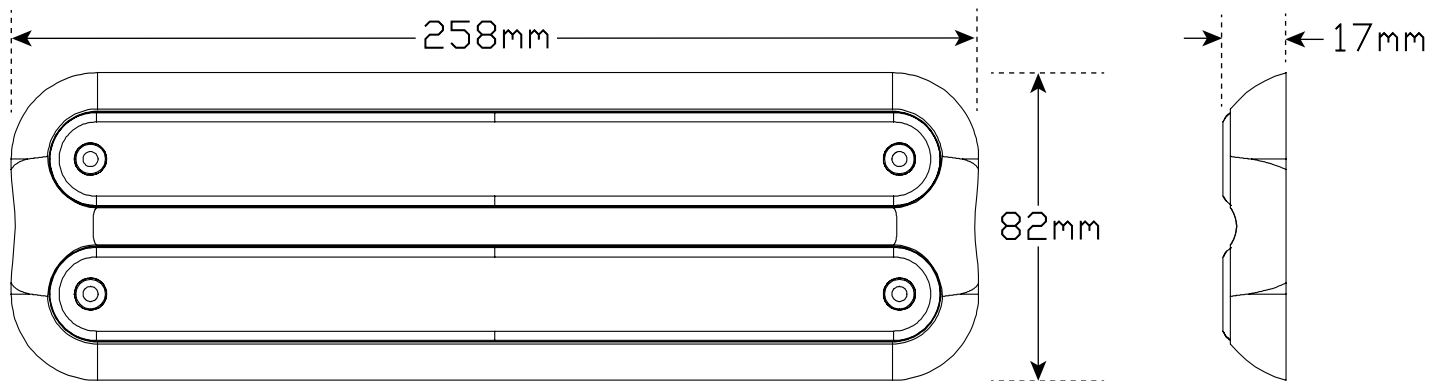

Bracket with lamp installed

Bracket without lamp installed

235 Series Strip Lamps with twin bracket
Technical Drawings

Part Numbers:

235CAR12
235WAR12
235WB
235BB