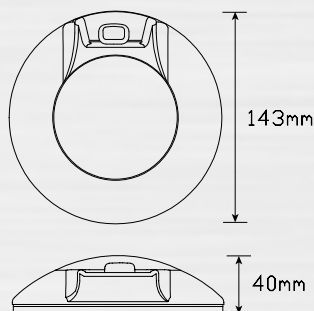

Function Large round interior lamp with On/Door/off switch/Chrome bezel. Output equivalent to a 50 Watt globe

Size 143mm Round x 40mm

Voltage 12 Volt or 24 Volt

LED Qty 120

Cable 40cm cable

Draw @13.8V @28V
0.12A 0.04A

Function Large round interior lamp with On/Door/off switch/ White bezel. Output equivalent to a 50 Watt globe

Size 143mm Round x 40mm

Voltage 12 Volt or 24 Volt

LED Qty 120

Cable 40cm cable

Draw @13.8V @28V
 0.12A 0.04A

Size 143mm Round x 40mm

Voltage 12 Volt or 24 Volt

LED Qty 120

Cable 40cm cable

Draw @13.8V @28V
 0.12A 0.04A

Colour temperature scale

Fitting instructions

Remove bezel and surface mount using three screw points, run wires through hole in mounting surface and refit bezel by clicking into place.

Technical Drawings

Blister Packaging