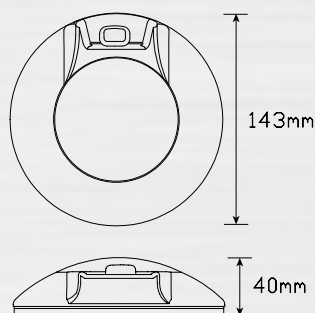

Function Large round interior lamp with On/Door/off switch/Chrome bezel. Output equivalent to a 50 Watt globe

Size 143mm Round x 40mm

Voltage 12 Volt or 24 Volt

LED Qty 120

Cable 40cm cable

Draw @13.8V @28V
0.12A 0.04A

Colour temperature scale

Fitting instructions

Remove bezel and surface mount using three screw points, run wires through hole in mounting surface and refit bezel by clicking into place.

Technical Drawings

Function Large round interior lamp with On/Door/off switch/ White bezel. Output equivalent to a 50 Watt globe

Size 143mm Round x 40mm

Voltage 12 Volt or 24 Volt

LED Qty 120

Cable 40cm cable

Draw @13.8V @28V
 0.12A 0.04A

Size 143mm Round x 40mm

Voltage 12 Volt or 24 Volt

LED Qty 120

Cable 40cm cable

Draw @13.8V @28V
 0.12A 0.04A

Colour temperature scale

Fitting instructions

Remove bezel and surface mount using three screw points, run wires through hole in mounting surface and refit bezel by clicking into place.