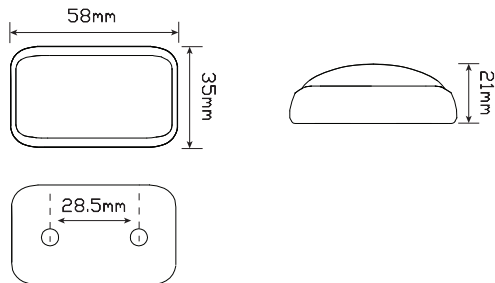

58 Series Marker Lamps

ADR
Approved

100%
Water Proof

5 Year
Warranty

- Budget New Lens Design
- Low profile
- Clip in replaceable lens
- IP67 100% Water proof
- Voltage Range 12-24 Volt
- 5 Year Warranty

Function Marker Lamps
Size 58mm x 35mm x 21mm
Voltage 12-24 Volt
Cable 40cm, 10cm or 3m cable
Lens Hardened Acrylic
Base ABS

Draw	Rear End	Ind	Side	Front
@13.8V	0.12A	0.10A	0.10A	0.05A
@28V	0.04A	0.04A	0.04A	0.03A

Approvals	Function	Category	CRN
ADR	Rear End	49/00	36840
ADR	Side Ind	6/00/5	38277
ADR	Side	45/01	36841
ADR	Front End	49/00	36842

Part Number
58RM - Blister Single
58RMB - Bulk boxed 10 pack
58RM3 - Bulk poly bag
58RMB2P - Bulk poly bag/2C plugs

Part Number
58CRM - Blister Single
58CRMB - Bulk boxed 10 pack
58CRM3 - Bulk poly bag

Part Number
58AM - Blister Single
58AMB - Bulk boxed 10 pack
58AM3 - Bulk poly bag
58AMB2P - Bulk poly bag/2C plugs

Part Number
58CAM - Blister Single
58CAMB - Bulk boxed 10 pack
58CAM3 - Bulk poly bag

Part Number
58ARM - Blister Single
58ARMB - Bulk boxed 10 pack
58ARM3 - Bulk poly bag
58ARMB2P - Bulk poly bag/2C plugs

Part Number
58CARM - Blister Single
58CARMB - Bulk boxed 10 pack
58CARM3 - Bulk poly bag

Part Number
58WM - Blister Single
58WMB - Bulk boxed 10 pack
58WM3 - Bulk poly bag
58WMB2P - Bulk poly bag/2C plugs

Part Number
58CWM - Blister Single
58CWMB - Bulk boxed 10 pack
58CWM3 - Bulk poly bag

Fitting Instructions

Horizontally mount bracket onto flat surface with screws provided, run wires through back and clip lens into place. Please refer to ADR 13/00 for mounting instructions.

All enquiries P: (03) 9466 7075 E: led@ledtech.com.au, www.ledautolamps.com

All efforts are made to ensure all information is correct and up to date, it can be subject to change without notice. All measurements are in millimeters (mm) and are not to scale.

© All LED Technologies designs are registered throughout the world. - Current as of 24/8/2017